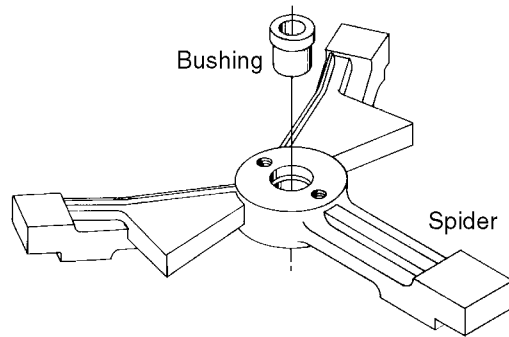

Rotary Vane Meters

DuraFlow and Oval Gear Meters

	Current Rotary Vane Meter Model	Spider	Bushing
	T-11m ST-40	013652-002	None
	T-20, ST-75	013651-002	None
	T-40, ST-160, SD Series	505400-002	None
	SC-13, C-2 Series	503692-002	None
R	PRIME 4	554109-001	None
	E-3 Series, E-4 Series	516854-001	516854-002
R	F-4 Series	516854-001	516854-003
	SF Series	516854-001	516854-005
R	SG Series	516854-001	516854-006
	G-6 Series	516854-001	None
	H-8 Series	501337-003	519382-002
	JA-10 Series, JB-10 Series	501337-003	519382-003
	K-12 Series	519381-002	519360-001
	M-16 Series	519381-002	518073-002
	Old-Style Rotary Vane Meter Model	Spider	Bushing
	T-6, TA-6, TC-6, T-10, AT-10, I-60, T-7, I-75	013652-002	None
	T-15, TR-15, AT-25, I-150	013651-002	None
	T-30, AT-30	505400-002	None
	S-13, B-13, W-13, D-13, M-13, K-13	503692-002	None
	S-28, W-28, D-28, M-28	010144-003	010145-001
	S-42, AS-42, AB-42, W-42, D-42, M-42, SA-35, SAR-35, ASA-35, ASAR-35, S-60, W-60, D-60, M-60, SAR-45, AB-60, SA-60, SA-50, SARC-60, AS-60, SAR-60, ASA-60, ASAR-60	010144-003	010146-001
	S-100, W-100, D-100, M-100, AB-100, SA-75, SAR-75, ASA-75	010144-003	010147-001
	B-150	010144-003	None
	B-170, W-170, D-170, B-250, W-250, D-250, J-10 Series	501337-003	None
	B-170, W-170, D-170, B-250, W-250, D-250, J-10 Series	501337-003	519382-001
	B-875, W-875	519381-002	518073-002

DuraFlow and Oval Gear Meter Model	Spider	Bushing
DuraFlow	301728-101	None
3/4" Oval Gear	301729-101	None
1" Oval Gear	301730-101	None
1-1/2" Oval Gear	301731-101	None
2" Oval Gear	301732-101	None

R Indicates change since last revision.