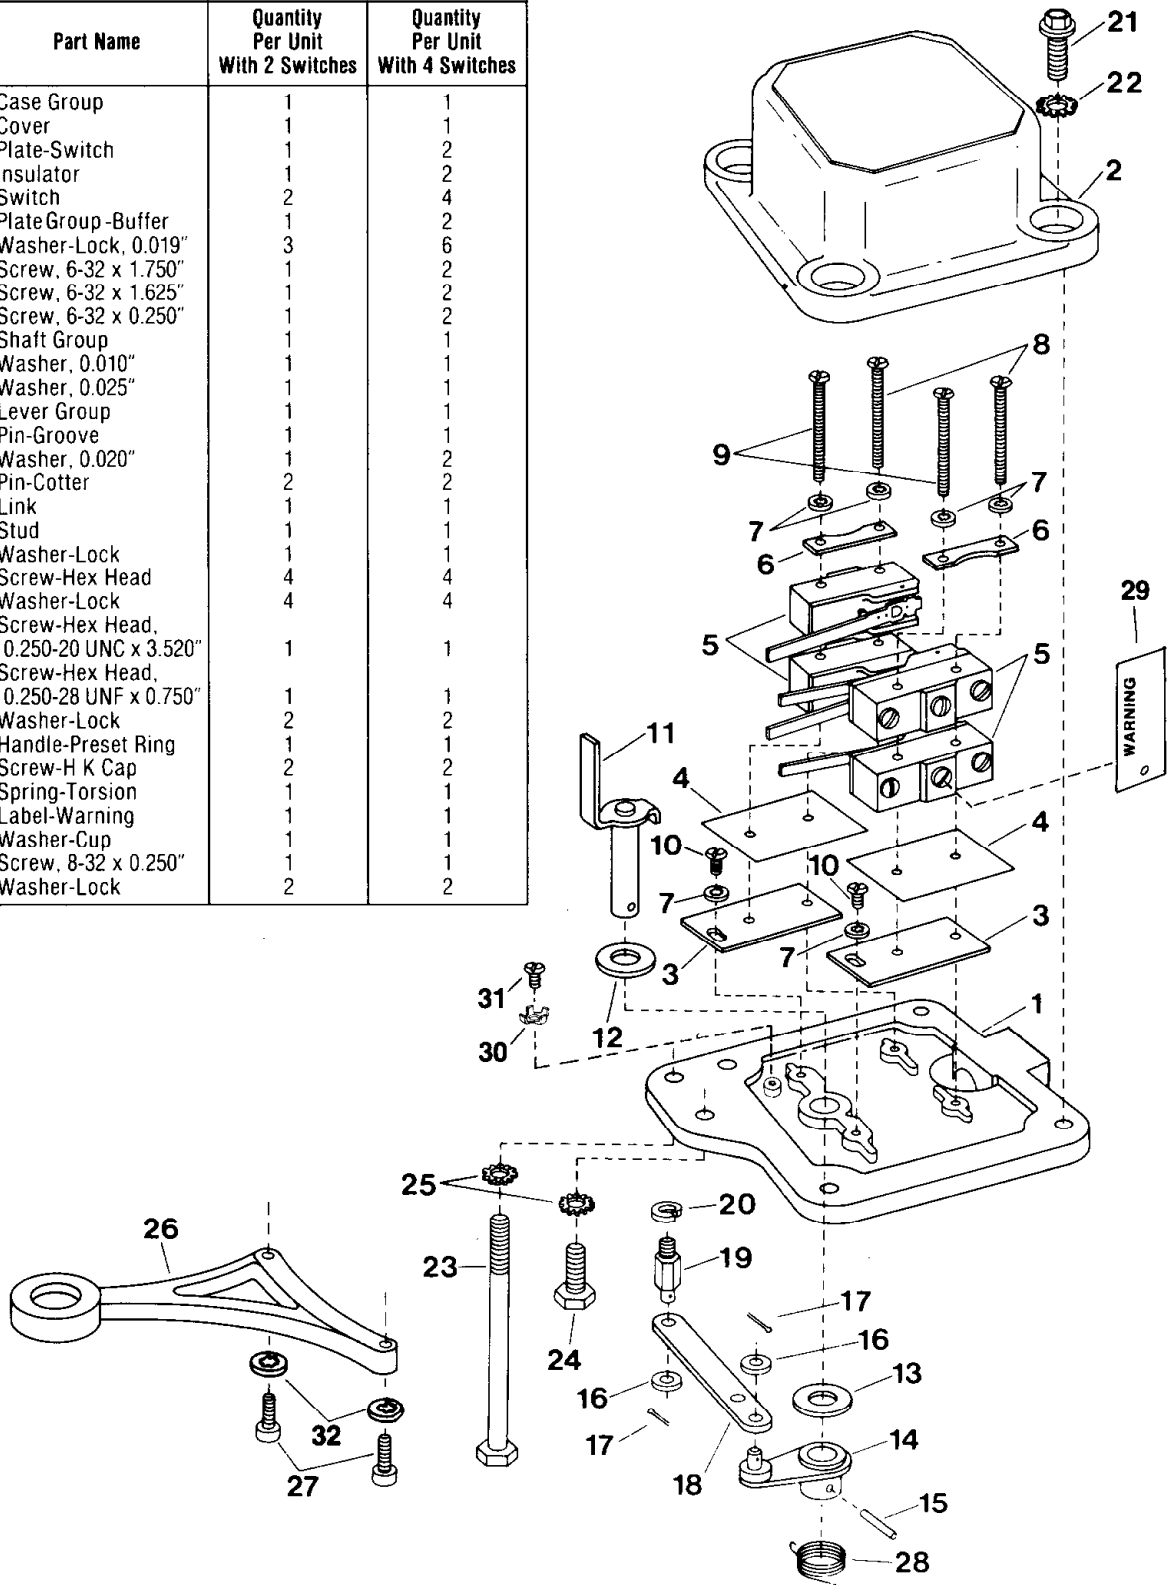

Parts List

PRESET SWITCH ASSEMBLY

Technical Manual
9-001
Issued: 7/89
Supersedes: 12/87

SERIES
7856

VEEDER-ROOT 
Petroleum Products

| Item No. | Part Number | Part Name | Quantity Per Unit With 2 Switches | Quantity Per Unit With 4 Switches |
|----------|----------------|---------------------------------------|-----------------------------------|-----------------------------------|
| 1 | 325184-001 | Case Group | 1 | 1 |
| 2 | 325182-001 | Cover | 1 | 1 |
| 3 | 325210-001 | Plate-Switch | 1 | 2 |
| 4 | 325256-001 | Insulator | 1 | 2 |
| 5 | 510908-382 | Switch | 2 | 4 |
| 6 | 324381-002 | PlateGroup-Buffer | 1 | 2 |
| 7 | 510009-002 | Washer-Lock, 0.019" | 3 | 6 |
| 8 | 501700-188 | Screw, 6-32 x 1.750" | 1 | 2 |
| 9 | 501700-187 | Screw, 6-32 x 1.625" | 1 | 2 |
| 10 | 501700-121 | Screw, 6-32 x 0.250" | 1 | 2 |
| 11 | 325209-001 | Shaft Group | 1 | 1 |
| 12 | 11071-CK-150 | Washer, 0.010" | 1 | 1 |
| 13 | 885005-749 | Washer, 0.025" | 1 | 1 |
| 14 | 325213-001 | Lever Group | 1 | 1 |
| 15 | 510100-102-042 | Pin-Groove | 1 | 1 |
| 16 | 11071-CP-171 | Washer, 0.020" | 1 | 2 |
| 17 | 510300-106 | Pin-Cotter | 2 | 2 |
| 18 | 325215-001 | Link | 1 | 1 |
| 19 | 877040-669 | Stud | 1 | 1 |
| 20 | 510085-107 | Washer-Lock | 1 | 1 |
| 21 | 510500-325 | Screw-Hex Head | 4 | 4 |
| 22 | 510003-006 | Washer-Lock | 4 | 4 |
| 23 | 503300-113 | Screw-Hex Head, 0.250-20 UNC x 3.520" | 1 | 1 |
| 24 | 503619-001 | Screw-Hex Head, 0.250-28 UNF x 0.750" | 1 | 1 |
| 25 | 510003-006 | Washer-Lock | 2 | 2 |
| 26 | 325214-001 | Handle-Preset Ring | 1 | 1 |
| 27 | 503610-001 | Screw-H K Cap | 2 | 2 |
| 28 | 310340-598 | Spring-Torsion | 1 | 1 |
| 29 | 327446-001 | Label-Warning | 1 | 1 |
| 30 | 510908-494 | Washer-Cup | 1 | 1 |
| 31 | 502200-129 | Screw, 8-32 x 0.250" | 1 | 1 |
| 32 | 510013-001 | Washer-Lock | 2 | 2 |